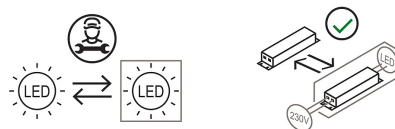

Certifications

EcoLabel