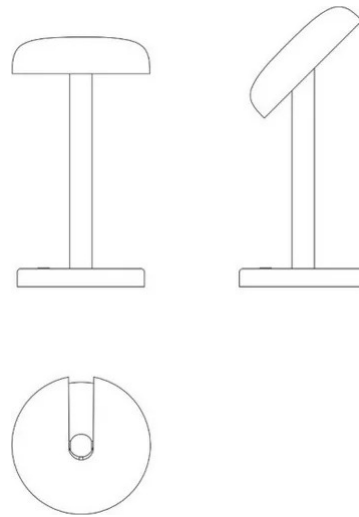

Cabriolette Cordless

Studio Natural

colors

Typology Table
Utilisation Indoor

5V 1.5 W 220 lm

direct light

adjustable light

Cordless table lamp providing direct adjustable light. Painted die-cast aluminium structure. Integrated LED light source. Rechargeable battery with USB-C cable included, duration 8 hours, battery supplied. USB charger to be ordered separately.

Family Cabriolette cordless
 Typology Table
 Utilisation Indoor

Dimensions

Height 28 cm
 Diameter 14 (base) 15,5 (diffusore) cm
 Weight 1.5 Kg

Materials

Structure aluminium Diffuser methacrylate O40

Voltage	5V	Watt	1.5 W
Power unit	Excluded	Lumen	220 lm
Mounting Power Supply	External	CRI	>80
		Duration	50000 h
Power supply	Electronic control board with rechargeable battery		
Dimming	Touch on body	Energy class	F