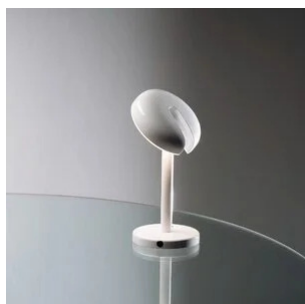

Colour variant code

832/CL/BI